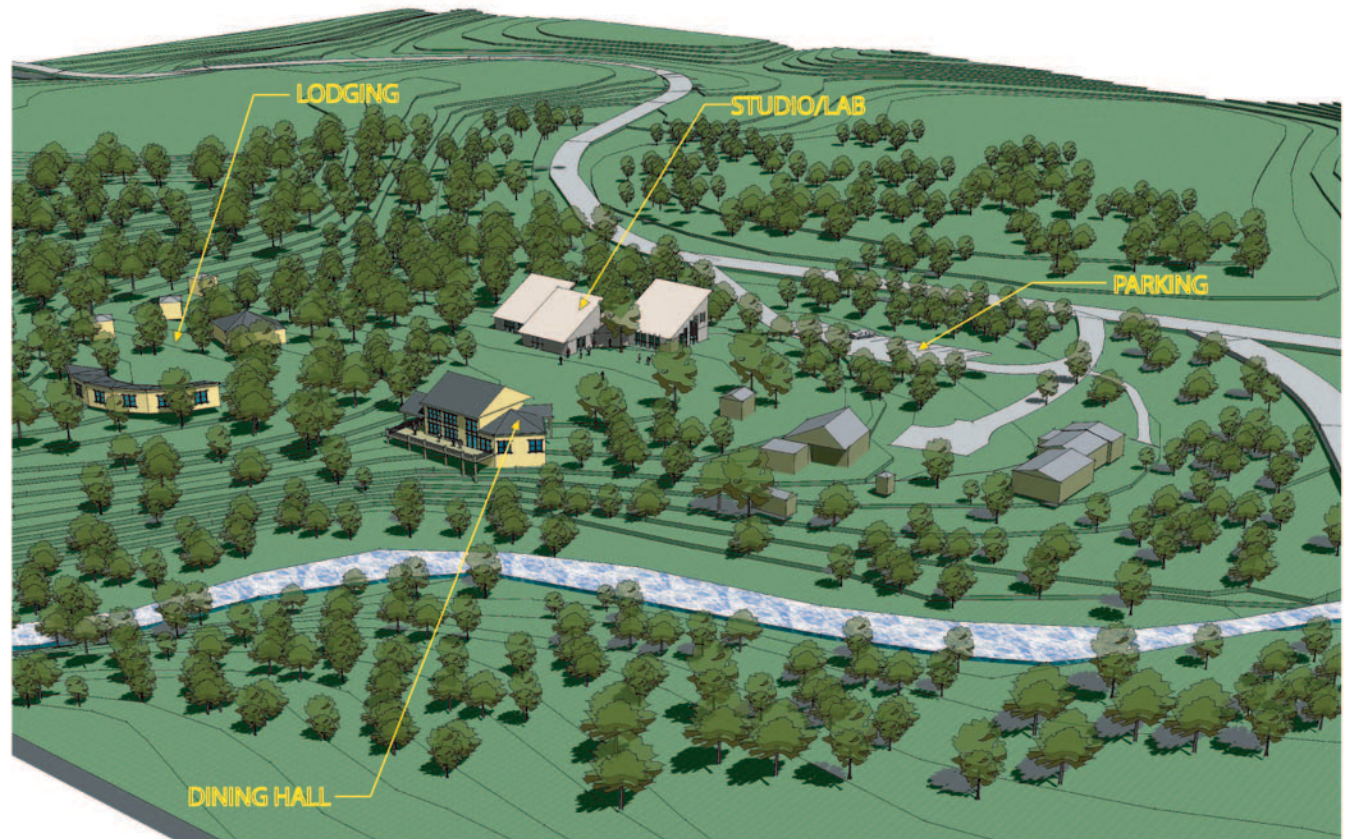

Jean Noble Parsons Center for the Study of Art and Science

The departments of Art, Biology, and Psychology at Eastern Michigan University (EMU) issued a memorandum in 2003 of their work together since taking possession of a beautifully forested property in northern Michigan. From their experiences and those of an artist-in-residence and several educational activities in that summer, it became clear that the existing house and studio were insufficient for EMU's needs. In particular, the existing facilities could not accommodate onsite housing for groups of 20 students and professors, and classroom/studio spaces for larger groups.

EMU retained the services of Sunstructures Architects to work with the members of the three departments. A collaborative, inter-disciplinary team was formed to quantify the needed facilities and craft a master plan for the site that would allow a limited development - guided by ecological principles and a desire to exist in harmony with the site.

Sunstructures Architects

201 East Liberty, Ann Arbor, MI 48104 (734)994-5650